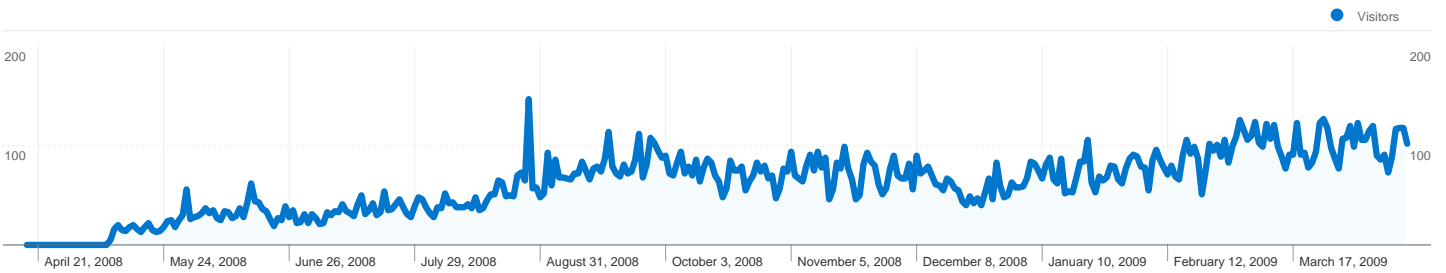

## Visitors Overview

**Visitors**  
**15,157**

## Traffic Sources Overview

- **Search Engines**  
16,565.00 (52.15%)
- **Referring Sites**  
7,644.00 (24.06%)
- **Direct Traffic**  
7,556.00 (23.79%)

**15,157 people visited this site**

 **31,765** Visits

 **15,157** Absolute Unique Visitors

 **211,948** Pageviews

 **6.67** Average Pageviews

 **00:07:55** Time on Site

 **40.83%** Bounce Rate

 **47.67%** New Visits

Pages on this site were viewed a total of 211,948 times

 **211,948** Pageviews

 **143,090** Unique Views

 **40.83%** Bounce Rate