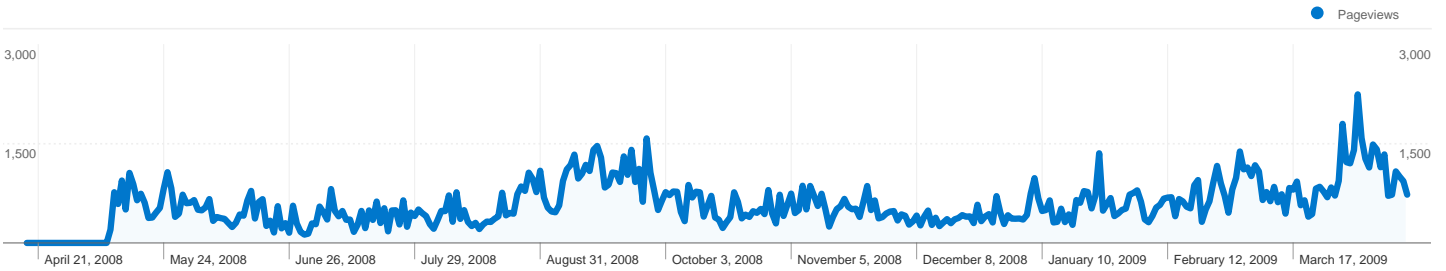

Pages on this site were viewed a total of 211,948 times

211,948 Pageviews

143,090 Unique Views

40.83% Bounce Rate

Top Content

Pages	Pageviews	% Pageviews
/	13,086	6.17%
/index.php?option=com_fireboard&Itemid=52	10,236	4.83%
/index.php?option=com_fireboard&Itemid=54	8,731	4.12%
/index.php?option=com_content&task=view&id=25&Itemid=185	4,795	2.26%
/index.php?option=com_content&task=view&id=27&Itemid=42	4,198	1.98%