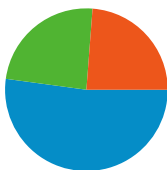

Traffic Sources Overview

- **Search Engines**
  16,565.00 (52.15%)
- **Referring Sites**
  7,644.00 (24.06%)
- **Direct Traffic**
  7,556.00 (23.79%)

Content Overview

Pages	Pageviews	% Pageviews
/	13,086	6.17%
/index.php?option=com_fireboa	10,236	4.83%
/index.php?option=com_fireboa	8,731	4.12%
/index.php?option=com_conten	4,795	2.26%
/index.php?option=com_conten	4,198	1.98%