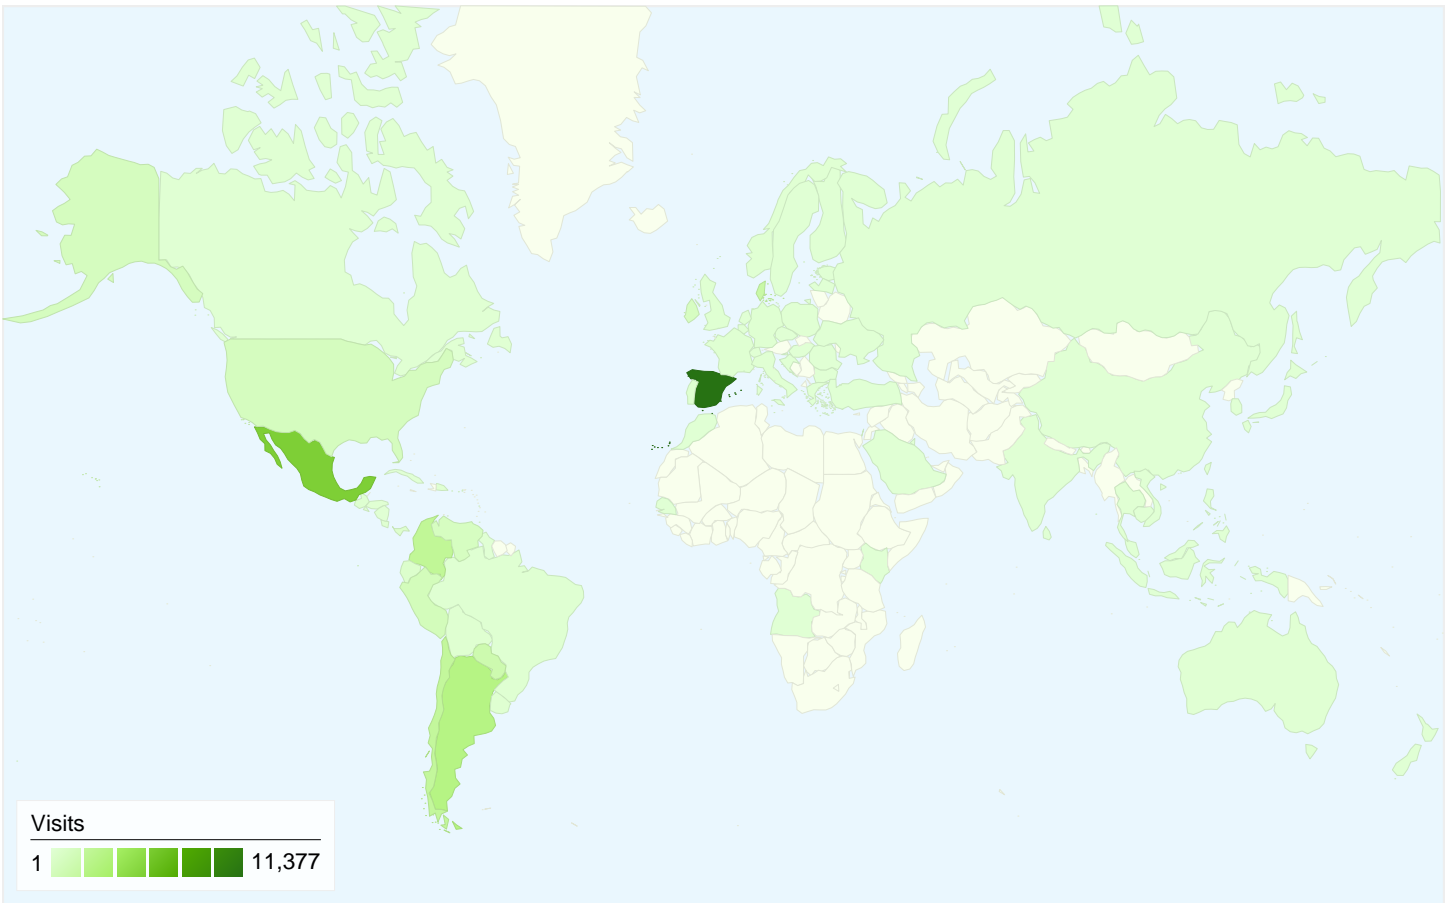

## Visitors Overview

**Visitors**  
**15,157**

**15,157 people visited this site**

 **31,765** Visits

 **15,157** Absolute Unique Visitors

 **211,948** Pageviews

 **6.67** Average Pageviews

 **00:07:55** Time on Site

 **40.83%** Bounce Rate

 **47.67%** New Visits

## All traffic sources sent a total of 31,765 visits

■ Search Engines	16,565.00 (52.15%)
■ Referring Sites	7,644.00 (24.06%)
■ Direct Traffic	7,556.00 (23.79%)

31,765 visits came from 78 countries/territories

Site Usage

Visits	Pages/Visit	Avg. Time on Site	% New Visits	Bounce Rate	
<b>31,765</b> % of Site Total: 100.00%	<b>6.67</b> Site Avg: 6.67 (0.00%)	<b>00:07:55</b> Site Avg: 00:07:55 (0.00%)	<b>47.90%</b> Site Avg: 47.67% (0.49%)	<b>40.83%</b> Site Avg: 40.83% (0.00%)	
Country/Territory	Visits	Pages/Visit	Avg. Time on Site	% New Visits	Bounce Rate
Spain	11,377	7.27	00:07:56	45.87%	38.85%
Mexico	5,555	5.76	00:07:36	49.05%	41.44%
Argentina	2,717	5.84	00:07:06	55.39%	38.83%
Colombia	2,049	6.48	00:07:38	52.81%	42.17%
Chile	1,902	7.95	00:08:00	54.52%	36.59%
Denmark	1,527	4.36	00:04:49	2.88%	46.76%
Paraguay	1,249	16.31	00:24:44	11.85%	17.85%
Peru	855	4.36	00:05:20	72.87%	60.00%
United States	727	4.00	00:04:52	56.12%	49.79%
Venezuela	650	3.50	00:03:29	83.54%	67.23%