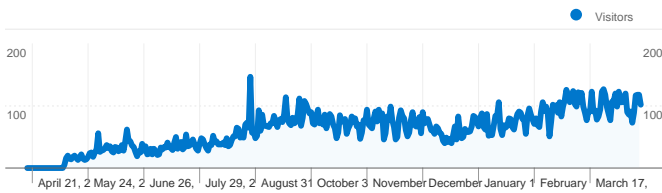

## Site Usage

**31,765** Visits

**40.83%** Bounce Rate

**211,948** Pageviews

**00:07:55** Avg. Time on Site

**6.67** Pages/Visit

**47.67%** % New Visits

## Visitors Overview

**Visitors**  
**15,157**

Pages on this site were viewed a total of 211,948 times

 211,948 Pageviews

 143,090 Unique Views

 40.83% Bounce Rate

Pages on this site were viewed a total of 211,948 times

 **211,948** Pageviews

 **143,090** Unique Views

 **40.83%** Bounce Rate