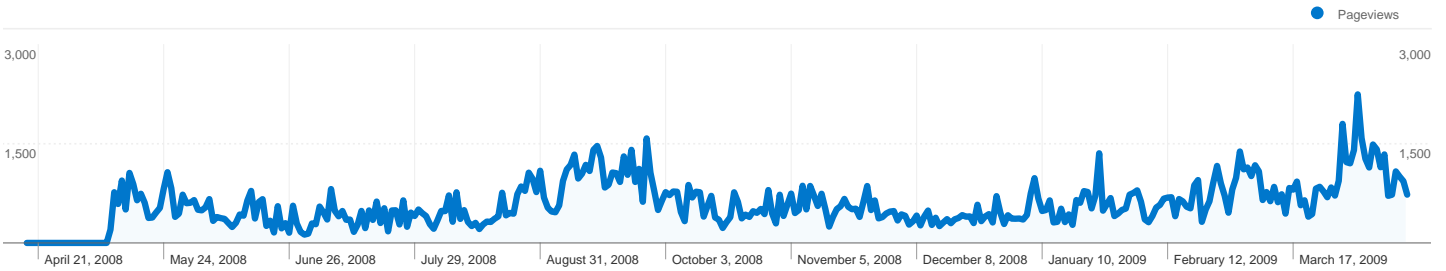

**15,157 people visited this site**

 **31,765** Visits

 **15,157** Absolute Unique Visitors

 **211,948** Pageviews

 **6.67** Average Pageviews

 **00:07:55** Time on Site

 **40.83%** Bounce Rate

 **47.67%** New Visits

## Top Traffic Sources

Sources	Visits	% visits	Keywords	Visits	% visits
google (organic)	15,976	50.29%	bosque theravada	1,796	10.84%
(direct) ((none))	7,556	23.79%	piyajatika	243	1.47%
bosquetheravada.org (referral)	1,411	4.44%	budismo theravada	199	1.20%
es.wikipedia.org (referral)	1,222	3.85%	theravada	196	1.18%
geocities.com (referral)	657	2.07%	tipitaka	147	0.89%

31,765 visits came from 78 countries/territories

Site Usage

Visits	Pages/Visit	Avg. Time on Site	% New Visits	Bounce Rate	
<b>31,765</b> % of Site Total: 100.00%	<b>6.67</b> Site Avg: 6.67 (0.00%)	<b>00:07:55</b> Site Avg: 00:07:55 (0.00%)	<b>47.90%</b> Site Avg: 47.67% (0.49%)	<b>40.83%</b> Site Avg: 40.83% (0.00%)	
Country/Territory	Visits	Pages/Visit	Avg. Time on Site	% New Visits	Bounce Rate
Spain	11,377	7.27	00:07:56	45.87%	38.85%
Mexico	5,555	5.76	00:07:36	49.05%	41.44%
Argentina	2,717	5.84	00:07:06	55.39%	38.83%
Colombia	2,049	6.48	00:07:38	52.81%	42.17%
Chile	1,902	7.95	00:08:00	54.52%	36.59%
Denmark	1,527	4.36	00:04:49	2.88%	46.76%
Paraguay	1,249	16.31	00:24:44	11.85%	17.85%
Peru	855	4.36	00:05:20	72.87%	60.00%
United States	727	4.00	00:04:52	56.12%	49.79%
Venezuela	650	3.50	00:03:29	83.54%	67.23%