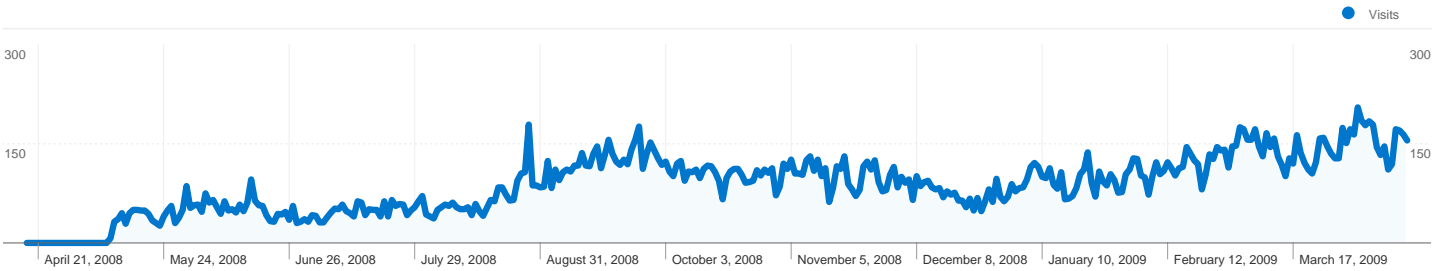

All traffic sources sent a total of 31,765 visits