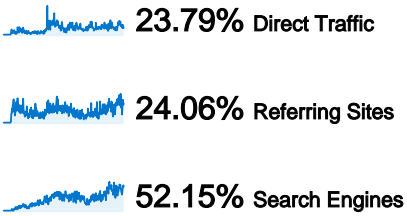

■ Search Engines	16,565.00 (52.15%)
■ Referring Sites	7,644.00 (24.06%)
■ Direct Traffic	7,556.00 (23.79%)

Top Traffic Sources

Sources	Visits	% visits	Keywords	Visits	% visits
google (organic)	15,976	50.29%	bosque theravada	1,796	10.84%
(direct) ((none))	7,556	23.79%	piyajatika	243	1.47%
bosquetheravada.org (referral)	1,411	4.44%	budismo theravada	199	1.20%
es.wikipedia.org (referral)	1,222	3.85%	theravada	196	1.18%
geocities.com (referral)	657	2.07%	tipitaka	147	0.89%