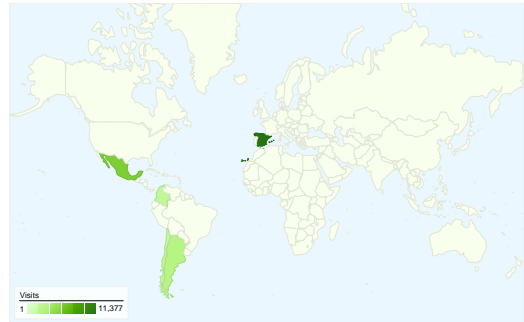

Map Overlay world

Traffic Sources Overview

- **Search Engines**
  16,565.00 (52.15%)
- **Referring Sites**
  7,644.00 (24.06%)
- **Direct Traffic**
  7,556.00 (23.79%)

Content Overview

Pages	Pageviews	% Pageviews
/	13,086	6.17%
/index.php?option=com_fireboa	10,236	4.83%
/index.php?option=com_fireboa	8,731	4.12%
/index.php?option=com_conten	4,795	2.26%
/index.php?option=com_conten	4,198	1.98%